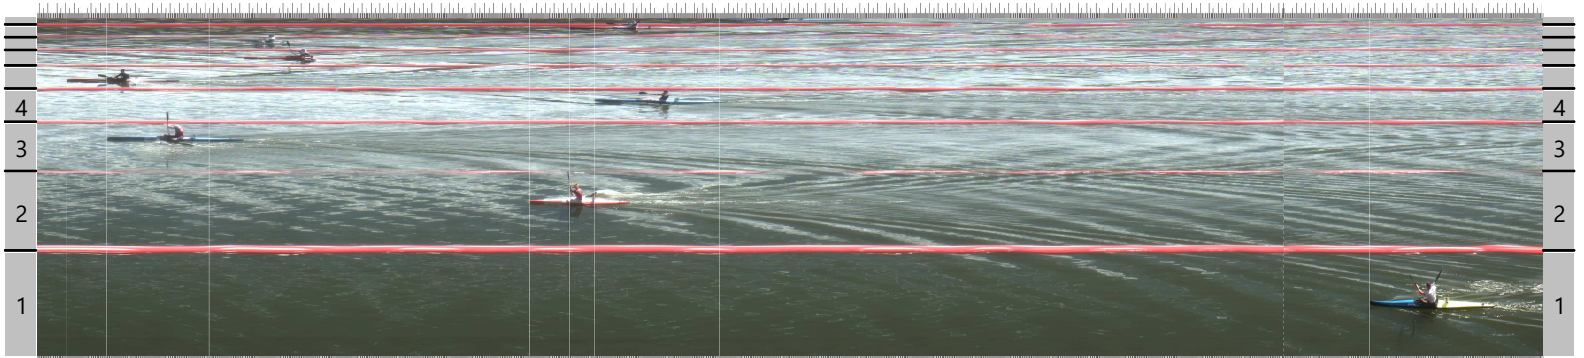

Finish - Meta

Camera S/N 10168

Start 21-04-24 12:53:21.27

3:55.50	3:56.30	3:57.10	3:57.90	3:58.70	3:59.50	4:00.30	4:01.10	4:01.90	4:02.70	4:03.50	4:04.30	4:05.10	4:05.90	4:06.70	4:07.50	4:08.30	4:09.10	4:13.20	4:14.00	4:14.80	4:15.60
3:55.60	3:56.40	3:57.20	3:58.00	3:58.80	3:59.60	4:00.40	4:01.20	4:02.00	4:02.80	4:03.60	4:04.40	4:05.20	4:06.00	4:06.80	4:07.60	4:08.40	4:09.20	4:13.30	4:14.10	4:14.90	4:15.70
3:55.70	3:56.50	3:57.30	3:58.10	3:58.90	3:59.70	4:00.50	4:01.30	4:02.10	4:02.90	4:03.70	4:04.50	4:05.30	4:06.10	4:06.90	4:07.70	4:08.50	4:09.30	4:13.40	4:14.20	4:15.00	4:15.80
3:55.80	3:56.60	3:57.40	3:58.20	3:59.00	3:59.80	4:00.60	4:01.40	4:02.20	4:03.00	4:03.80	4:04.60	4:05.40	4:06.20	4:07.00	4:07.80	4:08.60	4:09.40	4:13.50	4:14.30	4:15.10	4:15.90
3:55.90	3:56.70	3:57.50	3:58.30	3:59.10	3:59.90	4:00.70	4:01.50	4:02.30	4:03.10	4:03.90	4:04.70	4:05.50	4:06.30	4:07.10	4:07.90	4:08.70	4:09.50	4:13.60	4:14.40	4:15.20	4:16.00

Miejsce	Tor	Imie	Nazwisko	Kraj	Czas	Delta	Predkosc
1	5				3:55.815	3:55.815	15.27
2	3				3:56.271	0.456	15.24
3	7				3:57.443	1.628	15.16
4	6				3:57.843	2.028	15.14
5	2				4:01.119	5.304	14.93
6	8				4:01.575	5.760	14.90
7	4				4:01.855	6.040	14.89
8	9				4:03.291	7.476	14.80
9	1				4:14.027	18.212	14.17